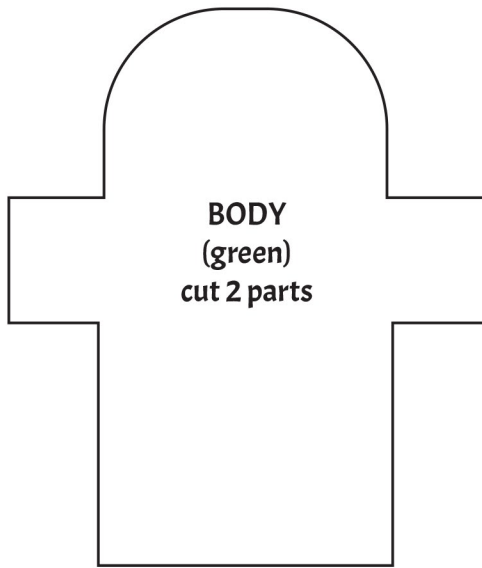

Leprechaun Finger Puppet Printable Template

HANDS
(skin color)
cut 2 parts

SHIRT
(white)

FACE
(skin color)

HAT
(green)

COAT'S LAPEL
(green)
cut 2 parts

HAIR
(orange)